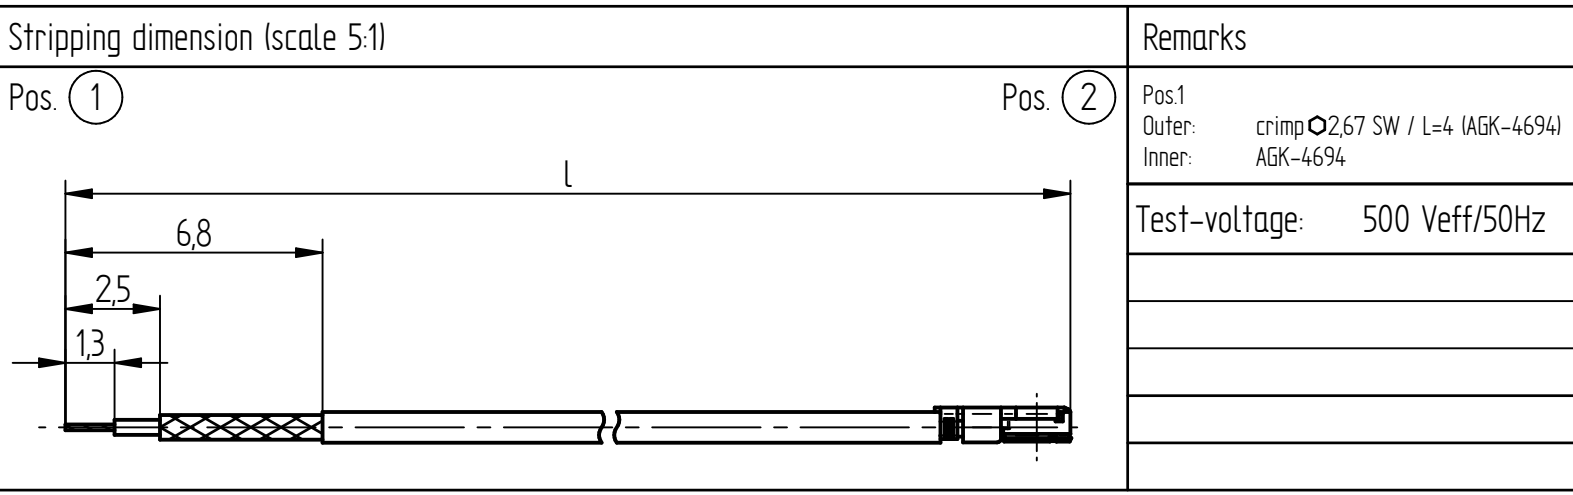

Pos.	Pcs.	Description	Type-No.	Remark
①	1	D-SUB (f) - Cable mount jack	5838.23.2415.443 (1085838)	
②	0,5	Cable	See chart on the right side!	
③				
④				
⑤				
⑥				
⑦				

② Pcs.	Cable	Cable-type	Part No. IMS	Cable-length l	Lenght L
0,5	K-3301-01	IPEX MHF4 - 400 mm	(1128795)	156±3	170±5

No. of cable	Pcs

100046578	A 02	Total length modified	24.01.2023	Fábiánkovits
Change ID	Rev.	Alteration	Date	Name

Revision history				
Projection - ISO 5456	Unit system - Metric	General tolerance	Stripping tolerance	Document type
	ALL dim. in [mm]	ISO 2768 mH	AA-CS-12 <i>HyperLink</i>	Cable assembly drawing
Created by	Approved by	Title	Drawing number	Scale
Fábiánkovits	-	RF - flexible cable assembly	K-3301-XX	3:1
IMS CONNECTOR SYSTEMS		Supplementary title	Rev.	Date of issue
		HF - Leitung flexibel	A 02	17.01.2023
			Lang.	Sheet
			EN	1/1