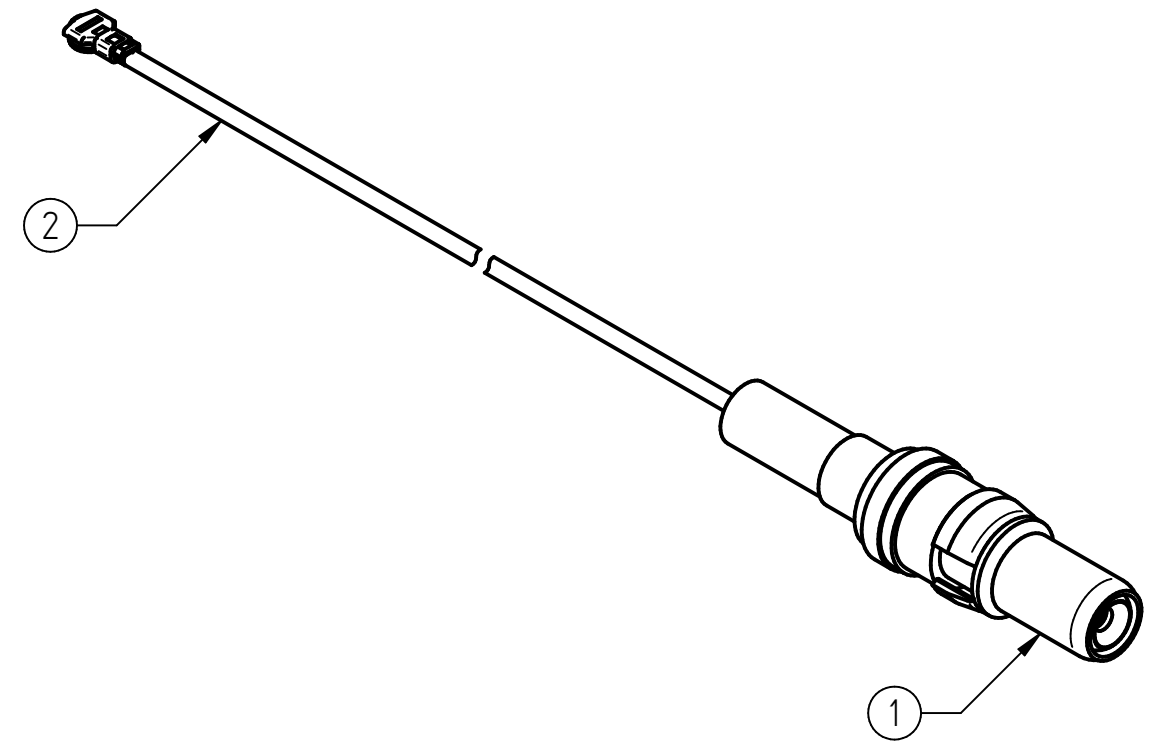

Pos.	Pcs.	Description	Type-No.	Remark
①	1	D-SUB (f) - Cable mount jack	5838.23.2415.443 (1085838)	
②	0,5	Cable	See chart on the right side!	
③				
④				
⑤				
⑥				
⑦				

② Pcs.	Cable	Cable-type	Part No. IMS	Cable-length l	Lenght L
0,5	K-3301-01	IPEX MHF4 - 400 mm	(1128795)	156±3	170±5

No. of cable	Pcs

100046578	A 02	Total length modified	24.01.2023	Fábiánkovits
Change ID	Rev.	Alteration	Date	Name

Revision history				
Projection - ISO 5456	Unit system - Metric	General tolerance	Stripping tolerance	Document type
	ALL dim. in [mm]	ISO 2768 mH	AA-CS-12 <i>HyperLink</i>	Cable assembly drawing
Created by	Approved by	Title	Drawing number	Scale
Fábiánkovits	-	RF - flexible cable assembly	K-3301-XX	3:1
IMS CONNECTOR SYSTEMS		Supplementary title	Rev.	Date of issue
		HF - Leitung flexibel	A 02	17.01.2023
			Lang.	Sheet
			EN	1/1