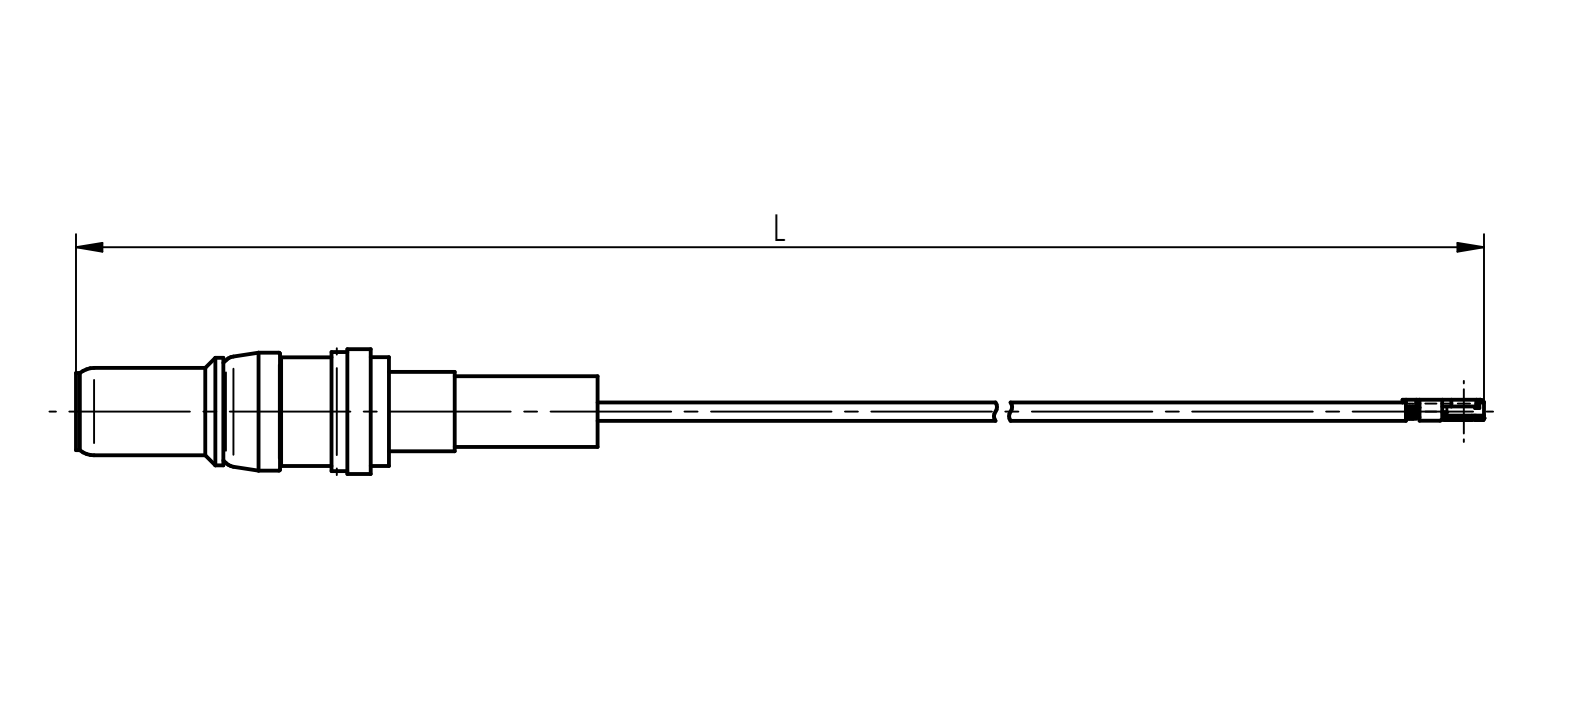

Pos.	Pcs.	Description	Type-No.	Remark
①	1	D-SUB (f) - Cable mount jack	5838.23.2415.443 (1085838)	
②	0,5	Cable	See chart on the right side!	
③				
④				
⑤				
⑥				
⑦				

② Pcs.	Cable	Cable-type	Part No. IMS	Cable-length l	Lenght L
0,5	K-3301-01	IPEX MHF4 - 400 mm	(1128795)	156±3	170±5

No. of cable	Pcs

100046578	A 02	Total length modified	24.01.2023	Fábiánkovits
Change ID	Rev.	Alteration	Date	Name

Revision history				
Projection - ISO 5456	Unit system - Metric	General tolerance	Stripping tolerance	Document type
	ALL dim. in [mm]	ISO 2768 mH	AA-CS-12 <i>HyperLink</i>	Cable assembly drawing
Created by	Approved by	Title	Drawing number	Scale
Fábiánkovits	-	RF - flexible cable assembly	K-3301-XX	3:1
IMS CONNECTOR SYSTEMS		Supplementary title	Rev.	Date of issue
		HF - Leitung flexibel	A 02	17.01.2023
			Lang.	Sheet
			EN	1/1