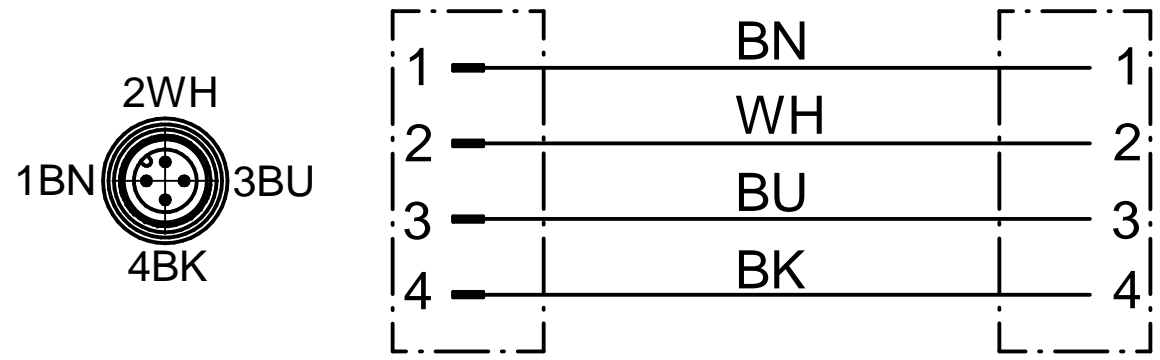

Pos.	Pcs.	Description	Remark
①	1	SmartMod M12 male 4-pol. A-coded	
②	1	open wire (4x)	
③	1	Kabel / cable	
④			
⑤			
⑥			
⑦			

③ Pcs.	Cable	Kabel - Unterbaugruppe / Cable sub-assembly	Art-Nr IMS / Part No. IMS	Laenge L / Length L
1	K-3334-01	SmartMod Kabel / SmartMod cable	1082428	1m +4%/-0%
1	K-3334-02	SmartMod Kabel / SmartMod cable	1082429	5m +4%/-0%
1	K-3334-03	SmartMod Kabel / SmartMod cable	1082430	10m +4%/-0%
1	K-3334-04	SmartMod Kabel / SmartMod cable	1082431	20m +4%/-0%

Siehe die elektrischen Eigenschaften in der Produktspezifikation!
See the electrical properties in the product specification!

Revision history				
Change ID	Rev.	Alteration	Date	Name

Projection - ISO 5456 	Unit system - Metric All dim. in [mm]	General tolerance ISO 2768 mH	Assembly instruction	Document type Assembly drawing
Created by umayer	Approved by V. Taxali	Title SmartMod cable male	Drawing number K-3334-XX	Scale 1:1
IMS CONNECTOR SYSTEMS		Supplementary title SmartMod Kabel male	Rev. A 01	Date of issue 18.10.2023
			Lang. EN	Sheet 1/1