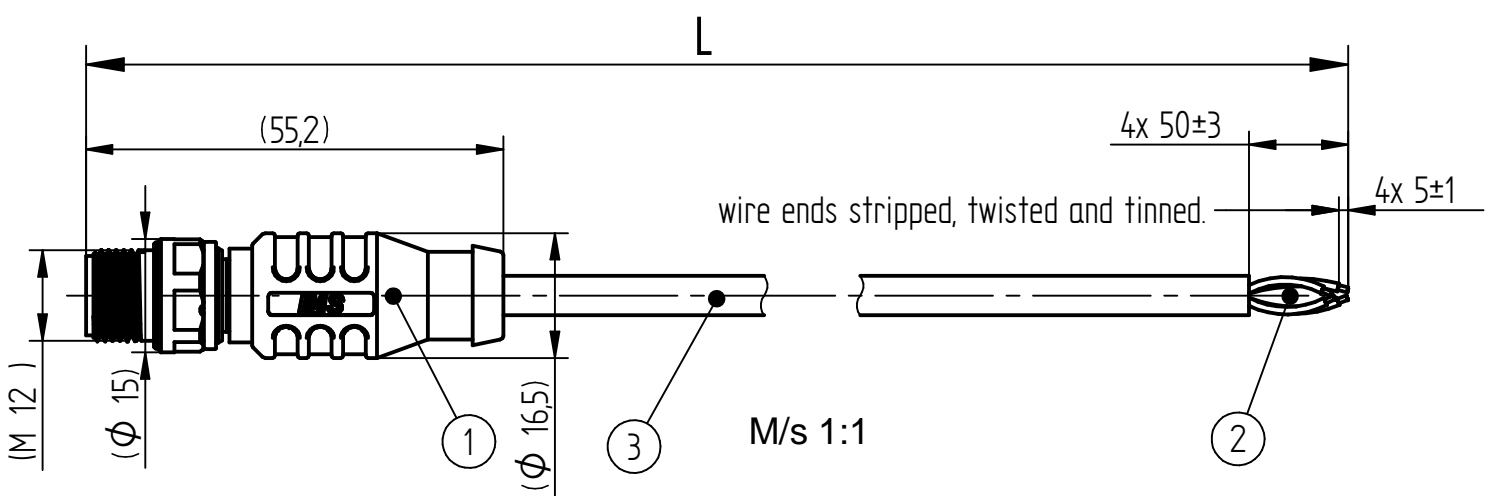

Pos.	Pcs.	Description	Remark
①	1	SmartMod M12 male 4-pol. A-coded	
②	1	open wire (4x)	
③	1	Kabel / cable	
④			
⑤			
⑥			
⑦			

③ Pcs.	Cable	Kabel - Unterbaugruppe / Cable sub-assembly	Art-Nr IMS / Part No. IMS	Laenge L / Length L
1	K-3334-01	SmartMod Kabel / SmartMod cable	1082428	1m +4%/-0%
1	K-3334-02	SmartMod Kabel / SmartMod cable	1082429	5m +4%/-0%
1	K-3334-03	SmartMod Kabel / SmartMod cable	1082430	10m +4%/-0%
1	K-3334-04	SmartMod Kabel / SmartMod cable	1082431	20m +4%/-0%

Siehe die elektrischen Eigenschaften in der Produktspezifikation!
See the electrical properties in the product specification!

Revision history				
Change ID	Rev.	Alteration	Date	Name

Projection - ISO 5456 	Unit system - Metric All dim. in [mm]	General tolerance ISO 2768 mH	Assembly instruction	Document type Assembly drawing
Created by umayer	Approved by V. Taxali	Title SmartMod cable male	Drawing number K-3334-XX	Scale 1:1
IMS CONNECTOR SYSTEMS		Supplementary title SmartMod Kabel male	Rev. A 01	Date of issue 18.10.2023
			Lang. EN	Sheet 1/1